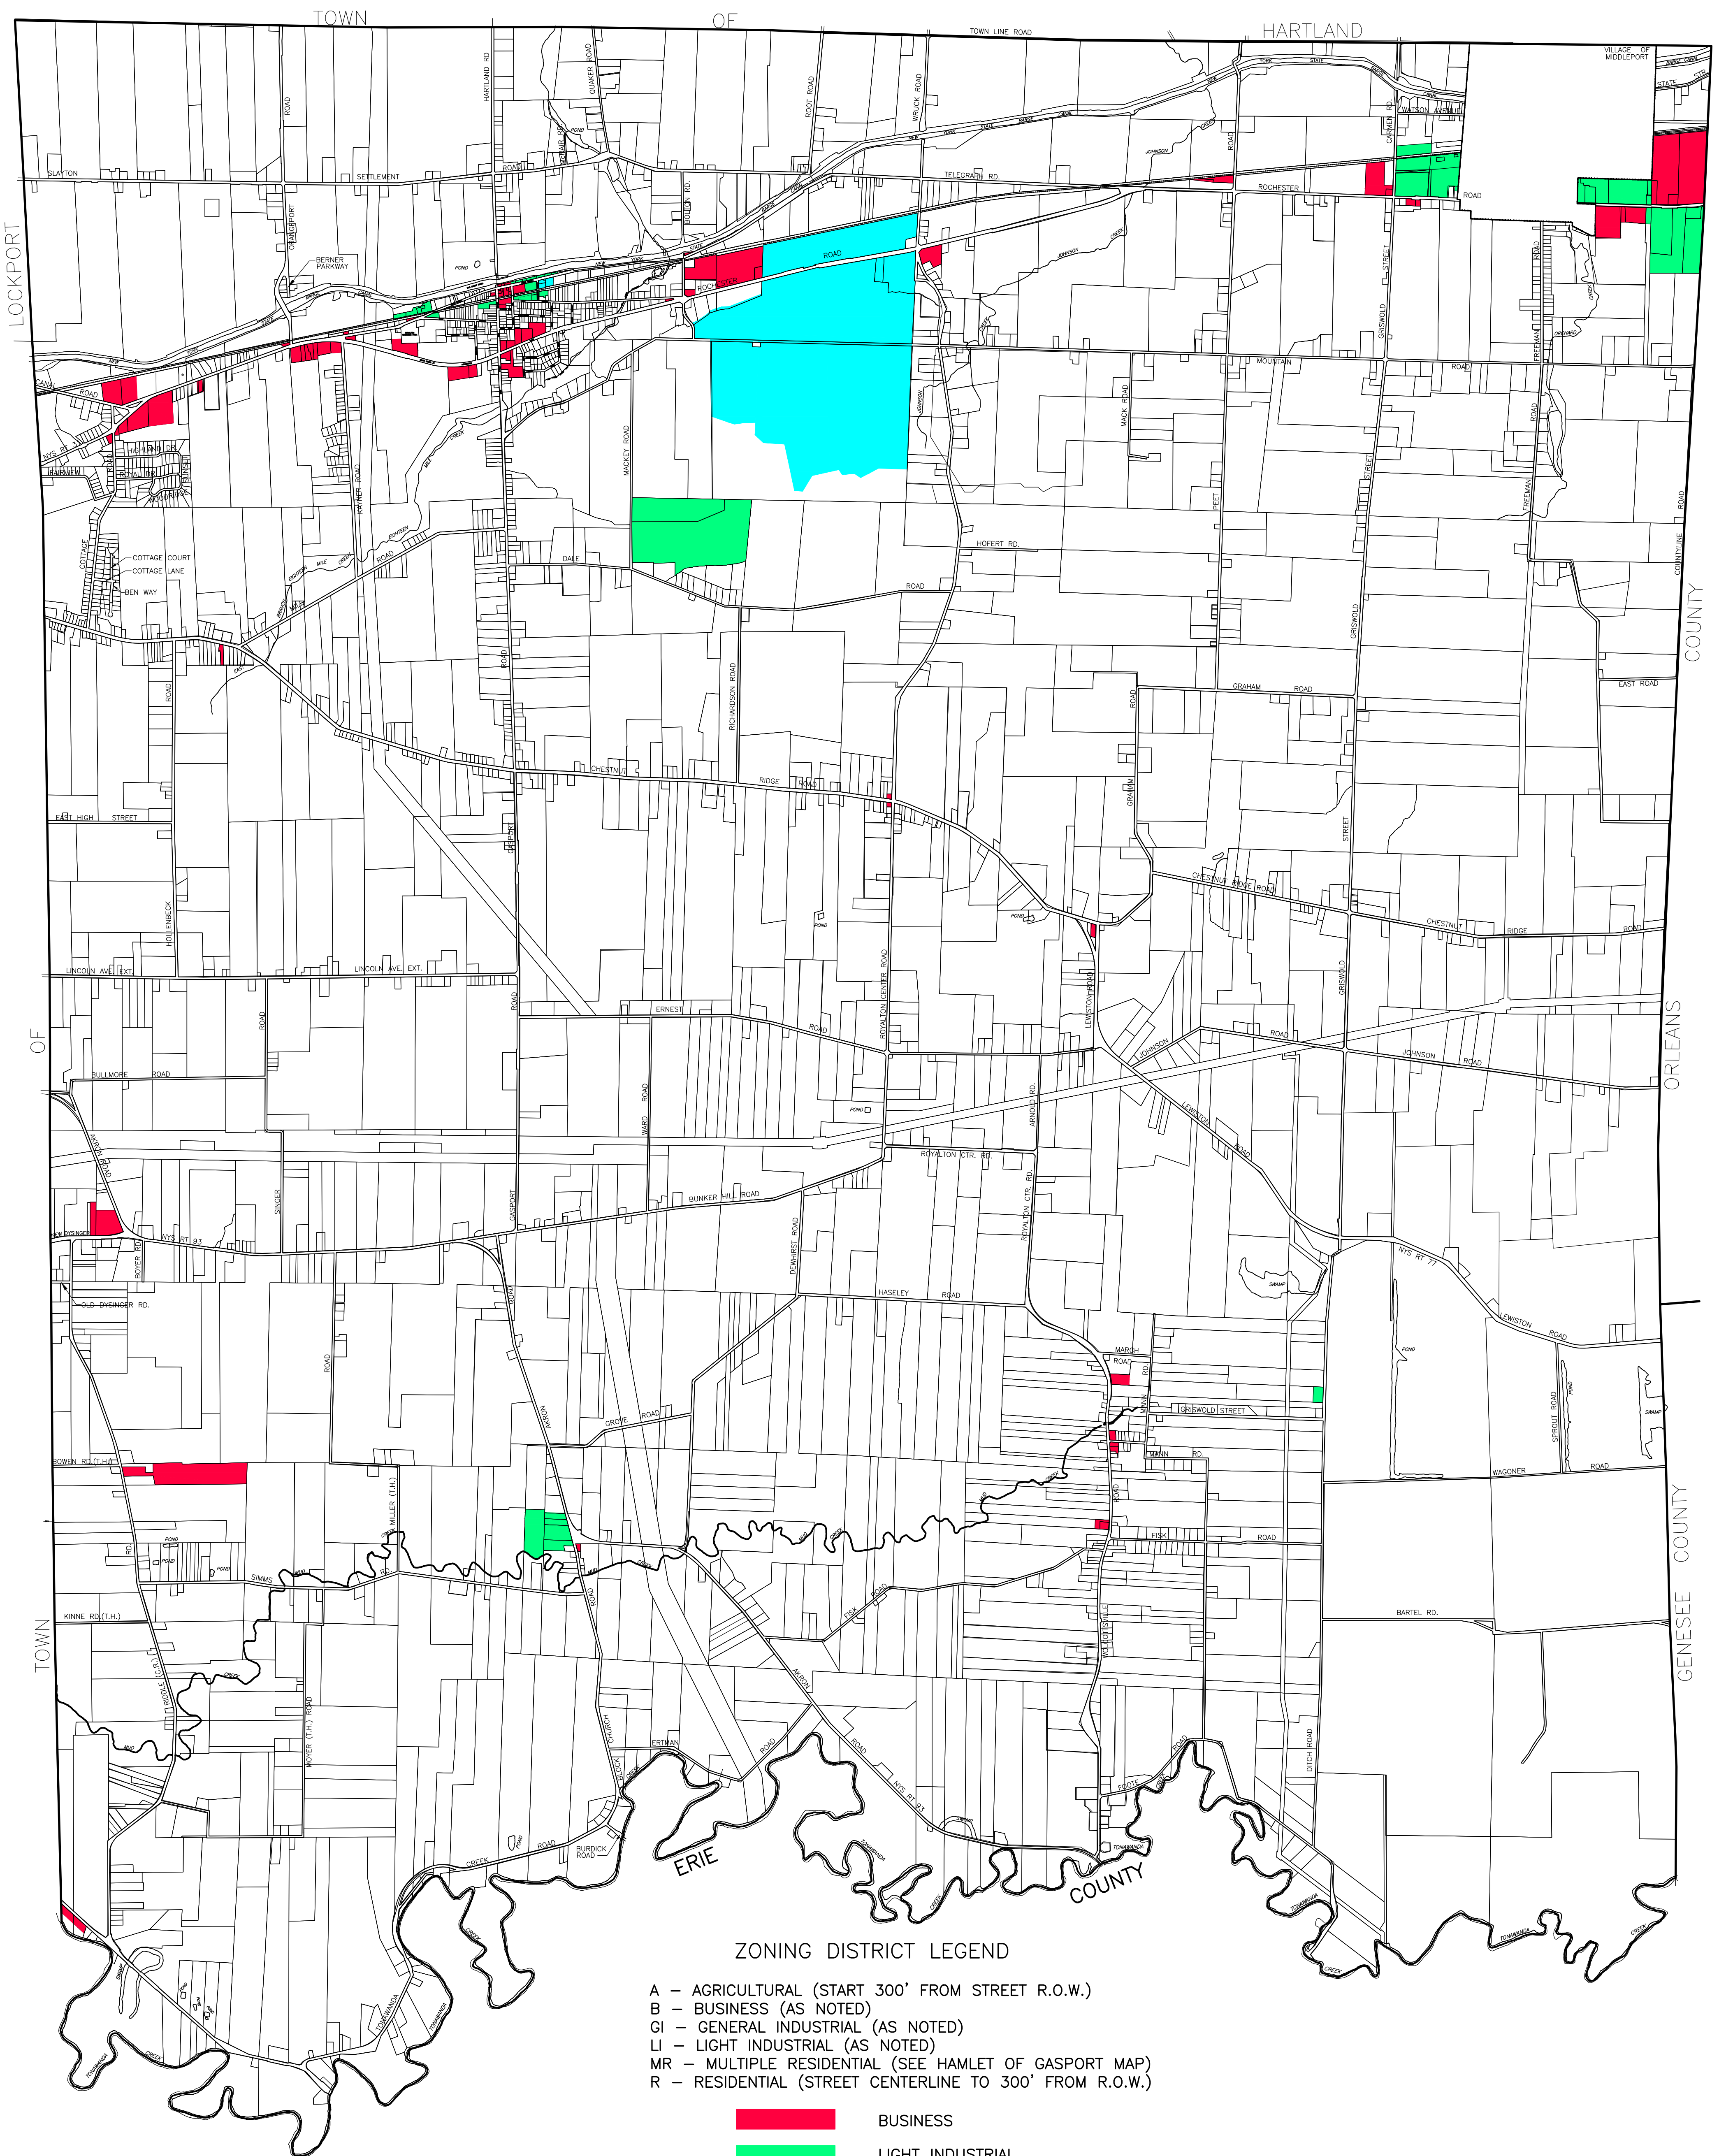

TOWN OF ROYALTON

NIAGARA COUNTY, NEW YORK

ZONING MAP

ADOPTED JULY 12, 1999

ZONING DISTRICT LEGEND

- A - AGRICULTURAL (START 300' FROM STREET R.O.W.)
- B - BUSINESS (AS NOTED)
- GI - GENERAL INDUSTRIAL (AS NOTED)
- LI - LIGHT INDUSTRIAL (AS NOTED)
- MR - MULTIPLE RESIDENTIAL (SEE HAMLET OF GASPORT MAP)
- R - RESIDENTIAL (STREET CENTERLINE TO 300' FROM R.O.W.)

- BUSINESS
- LIGHT INDUSTRIAL
- GENERAL INDUSTRIAL